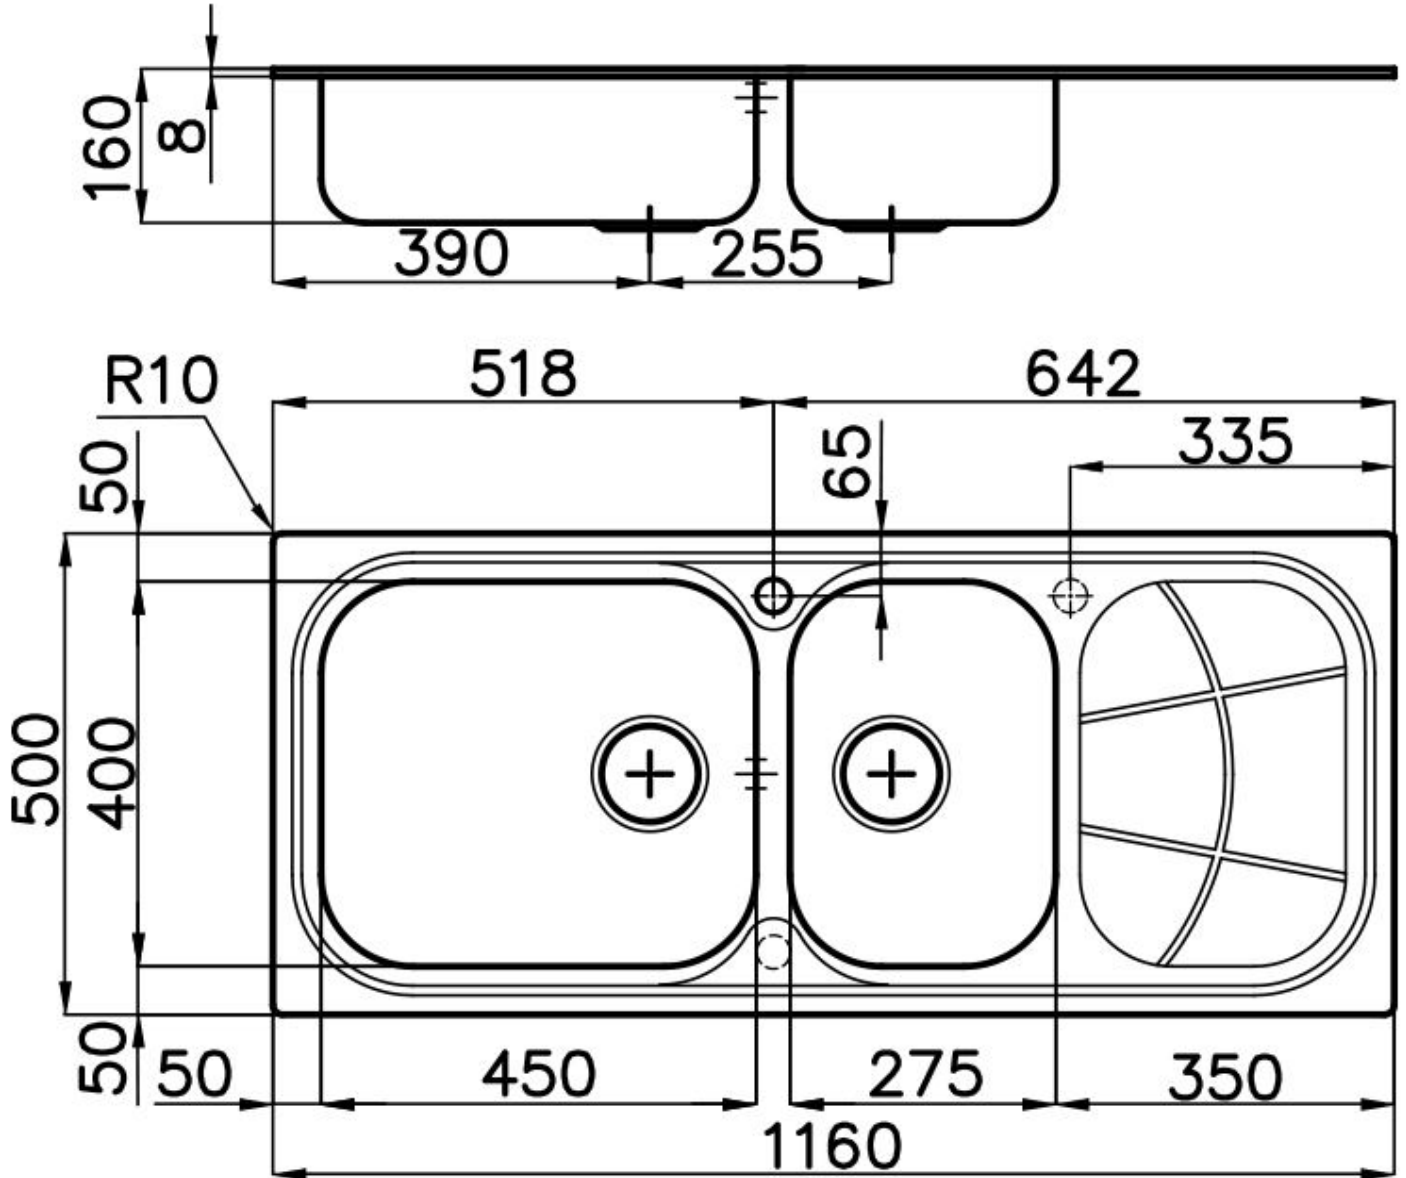

Sink Big Bowl

Bowl on the right

Kitchen Sinks

Code: 1512 401

DETAILS

Edge/Installation Type Standard (8 mm Edge)

Finish Foster brushed

Material AISI 304 stainless steel

Texture Microfoster

Base 90 cm

Dimensions 1160 x 500 mm

Standard fittings Fixing hooks, gasket, drain, overflow and siphon, boxed packing

Mixer holes 1 standard hole - 2nd and 3rd on request

Built-in hole 1140 x 480 mm

Drainer Yes

Width 116 cm

Bowl dimension 450x400 + 275x400mm

Number of bowls 2 bowls

Waste fitting 3,5" drain

FEATURES

2nd / 3rd hole available The sink can be customized with the execution on request of additional holes, usable for double-hole mixers, for remote controlled drains or for the installation of soap dispensers. The positions are marked on the drawings with dotted line holes.

Basket 3,5" waste fitting The drain is equipped with a large 3.5" drain, with the practical basket cap that prevents the discharge of solid parts.

Sliding brackets

TECHNICAL DATA

GALLERY

OPTIONAL ACCESSORIES